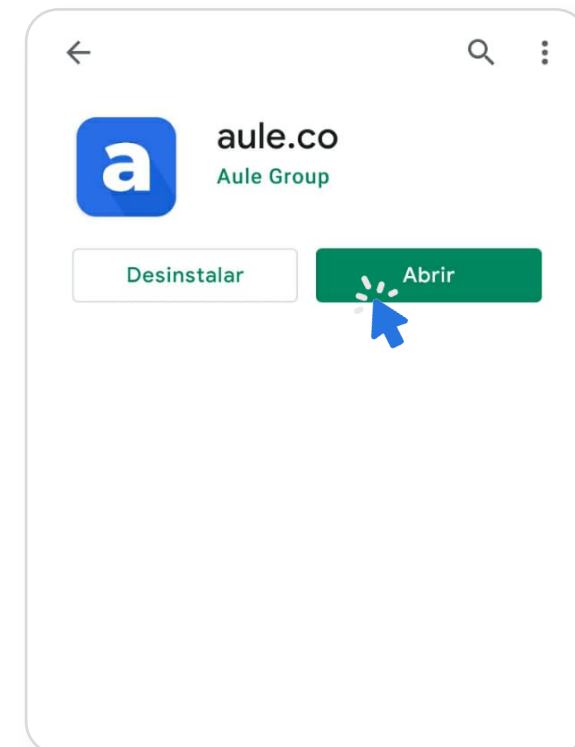

Manual Instructivo

aule.co

¡Bienvenidos!

<https://aule.co>

COLEGIO GIMNASIO AMERICANO

Manual Instructivo acceso aule.co

1. Acceso a la plataforma Desde la App Móvil

Desde el Celular o Tablet

1.Descargar APP-(aule.co)

2. Acceda a la APP

3. Seleccione Manual

Manual

4. Nombre del Colegio

gimnasioamericano

A form with a close button (X) in the top right corner. The text "Ingresa el nombre de tu escuela" is above a text input field containing "gimnasioamericano". Below the field is a "Continuar" button, which is highlighted with a blue cursor.

5. Usuario

Documento de Identidad

4:32

←

Ahora ingresa tu usuario ó email

1142342280

Continuar

This screenshot shows a mobile app interface for user login. At the top, the time is 4:32 and there are status icons for signal, Wi-Fi, and battery. A back arrow is in the top left. The main text asks the user to enter their email or user ID. The input field contains the number 1142342280. At the bottom, there is a 'Continuar' button with a mouse cursor clicking on it.

This screenshot shows the password entry step of the mobile app. The time is 4:32 and status icons are present. A back arrow is in the top left. The main text asks the user to enter the last four digits of their ID document. The input field contains the number 2280. At the bottom, there is a blue 'Acceder' button with a mouse cursor clicking on it, and a link that says 'No recuerdo la contraseña'.