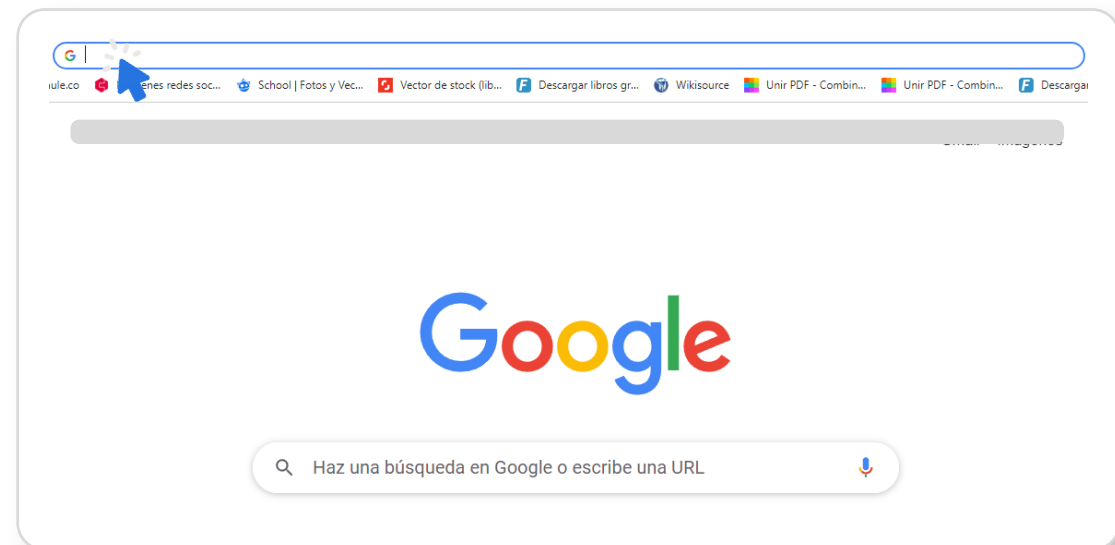

2. Acceso a la plataforma Desde la Web

Desde el Navegador

1. Ingresa a Internet (Google Chrome)